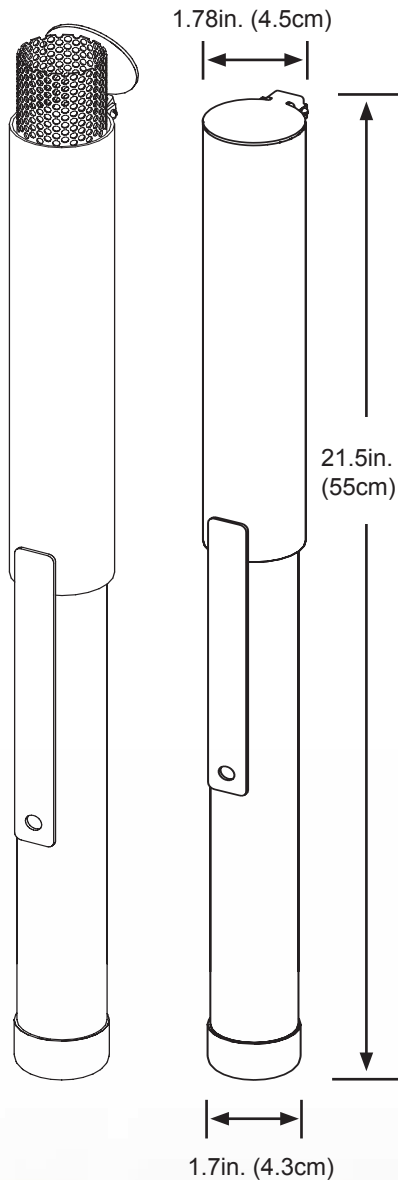

Visit [www.gamonline.com](http://www.gamonline.com) to see the GAMTORCH video.

Photo: © Ken Howard, LA Opera

**GAMTORCH™**  
 Size: 21.5 x 1.78in. (55 x 4.5cm)  
 Weight: 2lbs. 9oz. (1.2k)  
 Housing: 16 gauge steel tubing  
 Finish: Hi-temp matt black paint  
 Patented