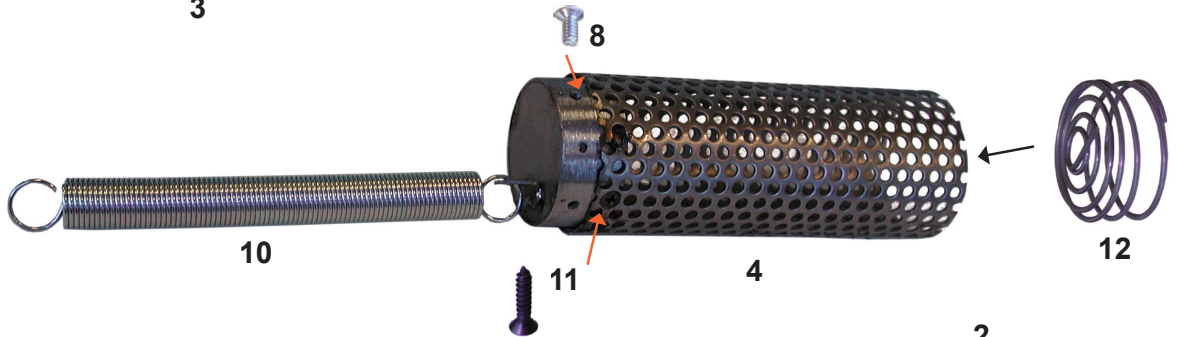

OPEN POSITION

CLOSED POSITION

5

7

6

9

3

10

8

11

4

12