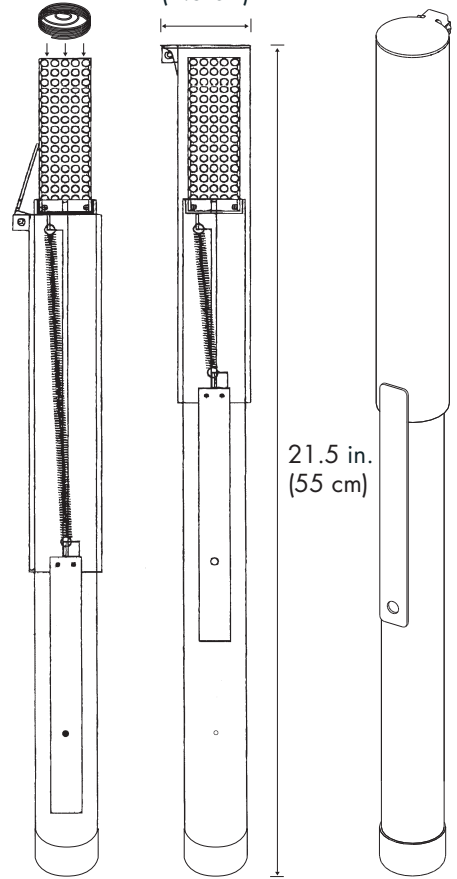

A division of ROSCO

www.gamonline.com

GAMTORCH

GAM Product #RFRF777

Rosco Product #854 07777 0000

PRODUCT DESCRIPTION

- GAMTorch™, the RealFlame Torch for your productions
- Tested and proven in hundreds of stage performances and outdoor spectacles
- Produces 16 inches of real flame from solid GAMFuel™ pellets
- Virtually smokeless and odorless, GAMTorch™ is non-toxic and clean burning
- A real flame source that is environmentally safe

Patent # 6,398,545

PRODUCT SPECIFICATIONS

Length:	21.5 in (546.1 mm)
Width:	1.78 in. (45.21 mm)
Weight:	2 lbs 8oz. (1.13 kgs)
Housing:	16 gauge steel tubing
Finish:	Hi-temp matte black paint

PRODUCT NUMBER

- 1 854 0777 70000 / RFRF777 GAMTorch - Hand Held
- 2 854 07RF 17200 / ZPRF172 Torch Hold down Screw
- 3 854 07RF 17600 / ZPRF176 Torch Lid
- 4 854 07RF 17000 / ZPRF170 Chamber
- 5 854 07RF 17700 / ZPRF177 Torch Lid Screw
- 6 854 07RF 17800 / ZPRF178 Torch Lid Nut' Nylon Locking
- 7 854 07RF 16100 / ZPRF161 Cap Closing Spring
- 8 854 07RF 17100 / ZPRF171 Chamber Screw
- 9 854 07RF 18000 / ZPRF180 Torch End Rubber Cap
- 10 854 07RF 16000 / ZPRF160 Torch Closing Spring
- 11 854 07RF 17400 / ZPRF174 Chamber Safety Screw
- 12 854 07RF 15000 / ZPRF150 Fuel Retaining Spring

RETAINING SPRING

1.78 in.
(4.5 cm)

OPEN POSITION

CLOSED POSITION

5

7

6

9