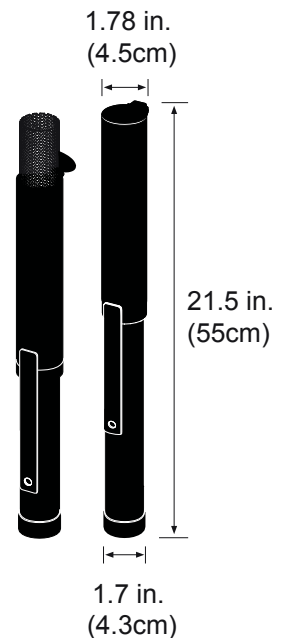

GAMTORCH™ SPECIFICATIONS

CATALOG # RF777

PATENT # 6,398,545

- GAMTORCH™, the RealFlameTorch for your productions
- Tested and proven in hundreds of stage performances and outdoor spectacles
- Produces 16 inches of real flame from solid GAMFuel pellets
- Virtually smokeless and odorless, GAMTORCH™ is non-toxic and clean burning
- A real flame source that is environmentally safe

Size: 21.5 in x 1.78 in.
 (55 x 4.5 cm)
 Diameter: 1.7 in (4.3 cm)
 Weight: 2 lbs 8oz. (1.13 kgs)
 Housing: 16 gauge steel tubing
 Finish: Hi-temp matte black paint

Item #	Description
RF777	GAMTORCH™
RF24	GAMFuel (Tray of 24 pellets)
RF14-24	GAMFuel (Carton of 14 trays)

Self-extinguishing real flame torch shall be manufactured from steel tubing. The handle shall be 1.510 in. in outside diameter and a wall thickness of .090 in. The Flame Containment Tubing shall be 1.760 in. outside diameter and a wall thickness of 0.65 in. The overall length of the Torch shall be 21.5 in. (55 cm) and a diameter of 1.7 in. (4.3 cm) and shall weigh 2.5 lbs. Finish shall be high temperature flat black paint.

Outer tubing slides down to expose perforated metal fire chamber that is 4 in. high, with a 1.5 in. outside diameter. In the open position the Fire Chamber can accept up to four GamFuel Pellets and is secured by a safety retaining spring. A latch button will be positioned on handle tubing to help secure Flame Containment Sleeve when hand held in the open position.