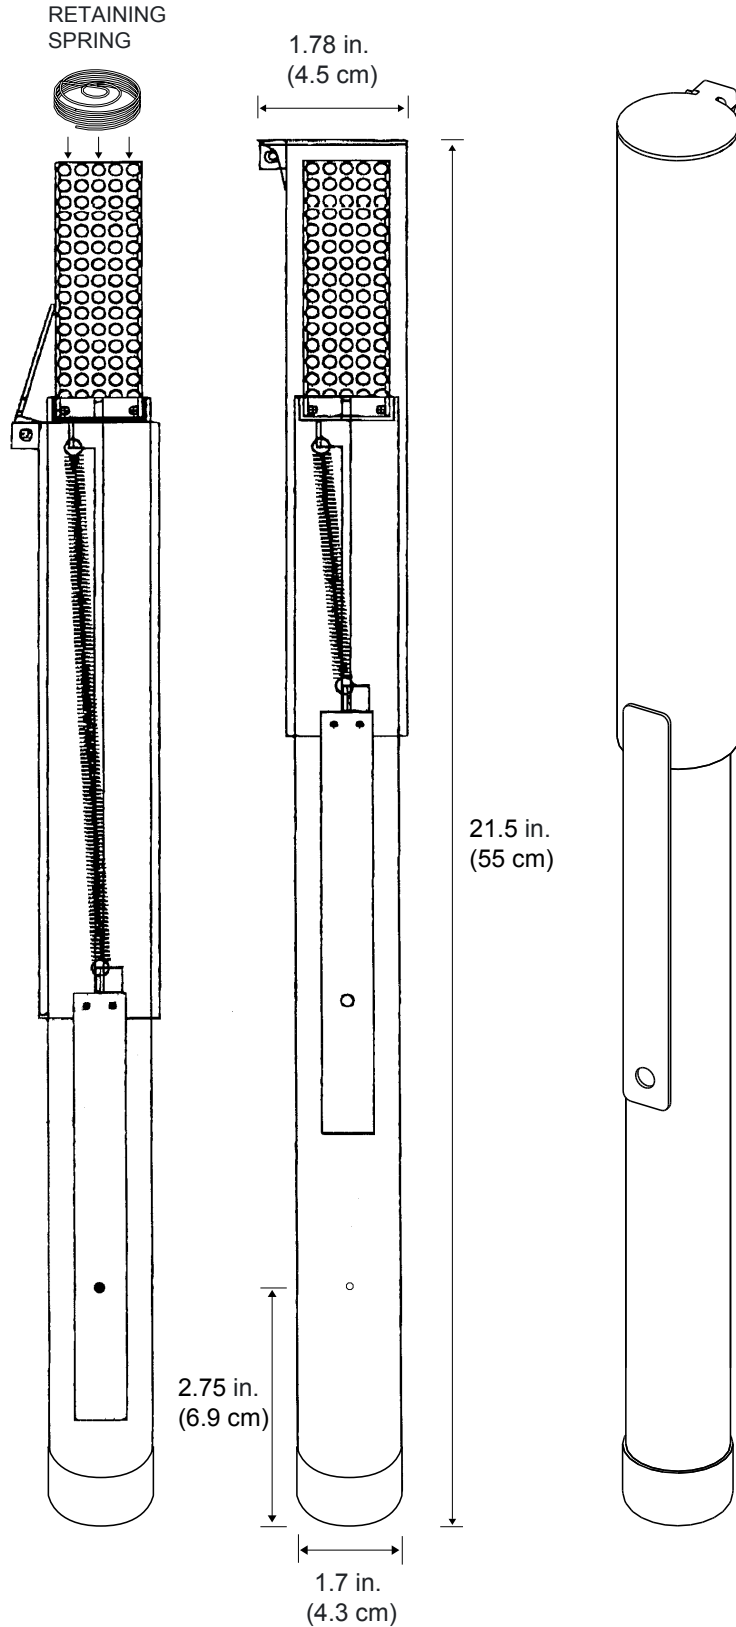

Self-extinguishing real flame torch shall be manufactured from steel tubing. The handle shall be 1.510 in. in outside diameter and a wall thickness of .090 in. The Flame Containment Tubing shall be 1.760 in. outside diameter and a wall thickness of 0.65 in. The overall length of the Torch shall be 21.5 in. (55 cm) and a diameter of 1.7 in. (4.3 cm) and shall weigh 2.5 lbs. Finish shall be high temperature flat black paint.

Outer tubing slides down to expose perforated metal fire chamber that is 4 in. high, with a 1.5 in. outside diameter. In the open position the Fire Chamber can accept up to four GamFuel Pellets and is secured by a safety retaining spring. A latch button will be positioned on handle tubing to help secure Flame Containment Sleeve when hand held in the open position.

Flame Containment Sleeve shall be spring loaded to the inside handle tubing. Should the Torch be released for any reason it will automatically and swiftly engulf the entire fire chamber and the additional spring loaded Containment Lid will clamp over the top, smothering the flames. This swift operation is automatic any time the handle is released. A black hilt cap will be provided at the bottom to cover the handle opening. Real Flame Torch shall be GamTorch™, model # **RF777**, as manufactured by GAM-PRODUCTS, INC. • LOS ANGELES, CA .

Item #	Description
RF777	GAMTORCH™
RF24	GAMFuel (Tray of 24 pellets)
RF14-24	GAMFuel (Carton of 14 trays)